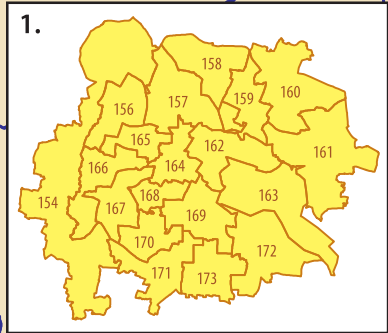

**Schedule for the General Election to the Legislative Assembly of
Karnataka**

Poll Events	Karnataka (All 224 Assembly Constituencies)
Date of Issue of Gazette Notification	13.04.2023 (Thursday)
Last Date of making nominations	20.04.2023 (Thursday)
Date for Scrutiny of Nominations	21.04.2023 (Friday)
Last date for the withdrawal of candidatures	24.04.2023 (Monday)
Date of Poll	10.05.2023 (Wednesday)
Date of Counting	13.05.2023 (Saturday)
Date before which election shall be completed	15.05.2023 (Monday)

General Election to Legislative Assembly of Karnataka - 2023

Map not to Scale

LEGEND	
	State Boundary
	District Boundary
	Assembly Boundary

Poll Event	Single Phase (All 224 ACs)
Issue of Notification	13-04-2023 (Thursday)
Date of Poll	10-05-2023 (Wednesday)
Date of Counting	13-05-2023 (Saturday)