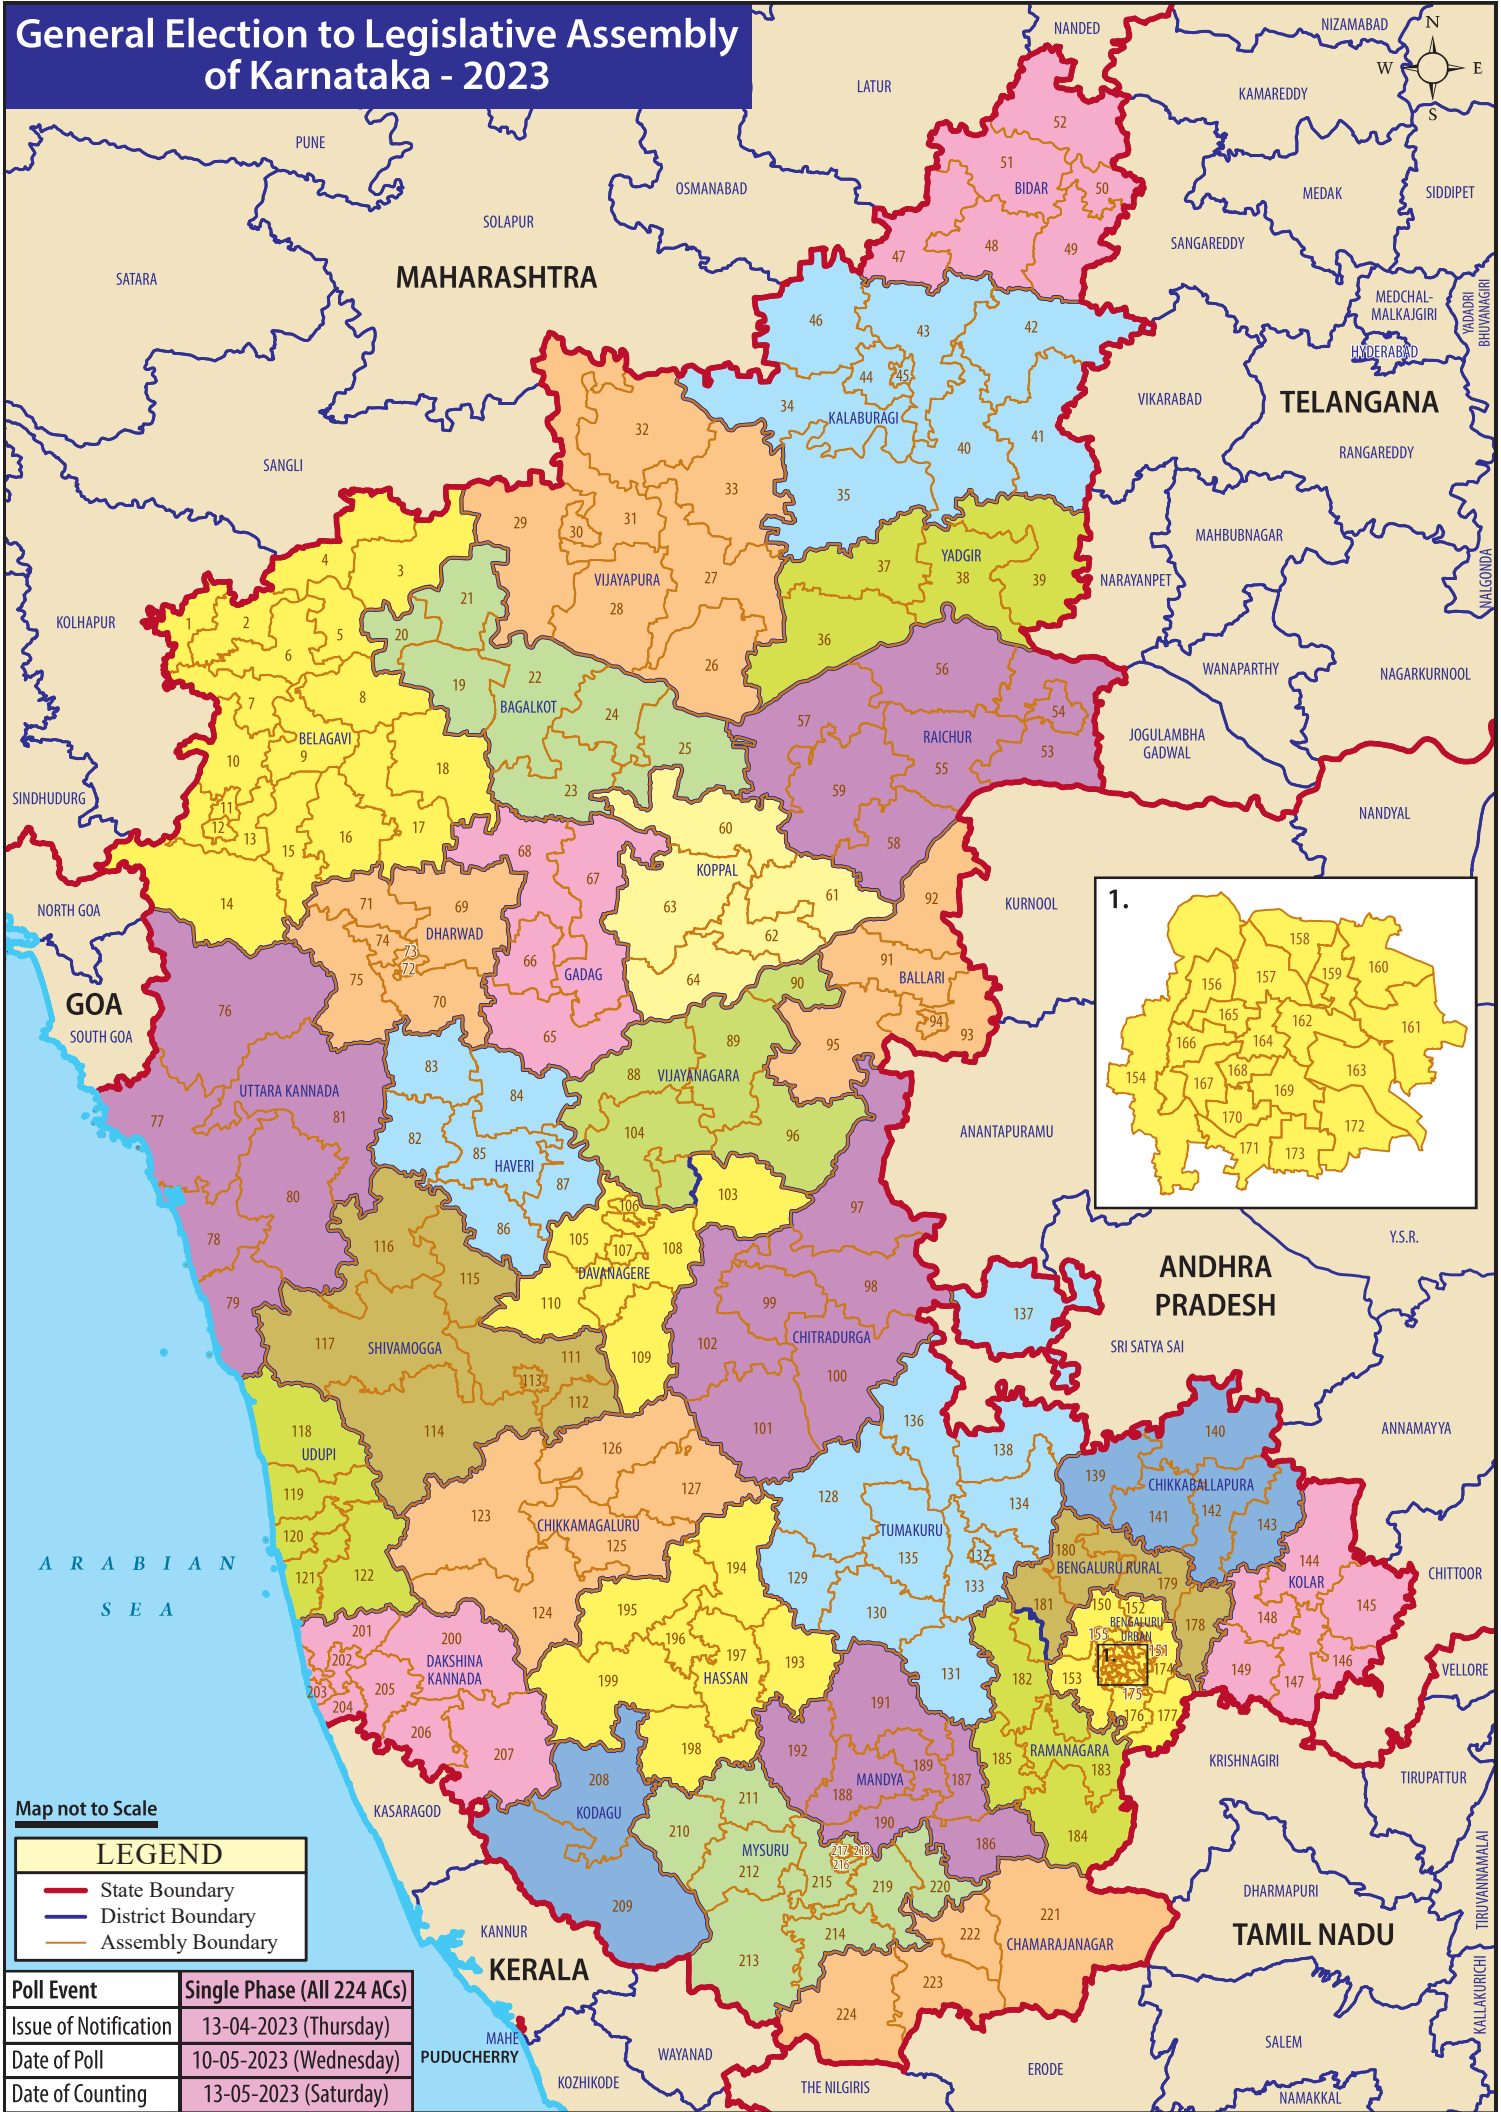

**Schedule for the General Election to the Legislative Assembly of
Karnataka**

Poll Events	Karnataka (All 224 Assembly Constituencies)
Date of Issue of Gazette Notification	13.04.2023 (Thursday)
Last Date of making nominations	20.04.2023 (Thursday)
Date for Scrutiny of Nominations	21.04.2023 (Friday)
Last date for the withdrawal of candidatures	24.04.2023 (Monday)
Date of Poll	10.05.2023 (Wednesday)
Date of Counting	13.05.2023 (Saturday)
Date before which election shall be completed	15.05.2023 (Monday)

General Election to Legislative Assembly of Karnataka - 2023

Map not to Scale

LEGEND	
	State Boundary
	District Boundary
	Assembly Boundary

Poll Event	Single Phase (All 224 ACs)
Issue of Notification	13-04-2023 (Thursday)
Date of Poll	10-05-2023 (Wednesday)
Date of Counting	13-05-2023 (Saturday)